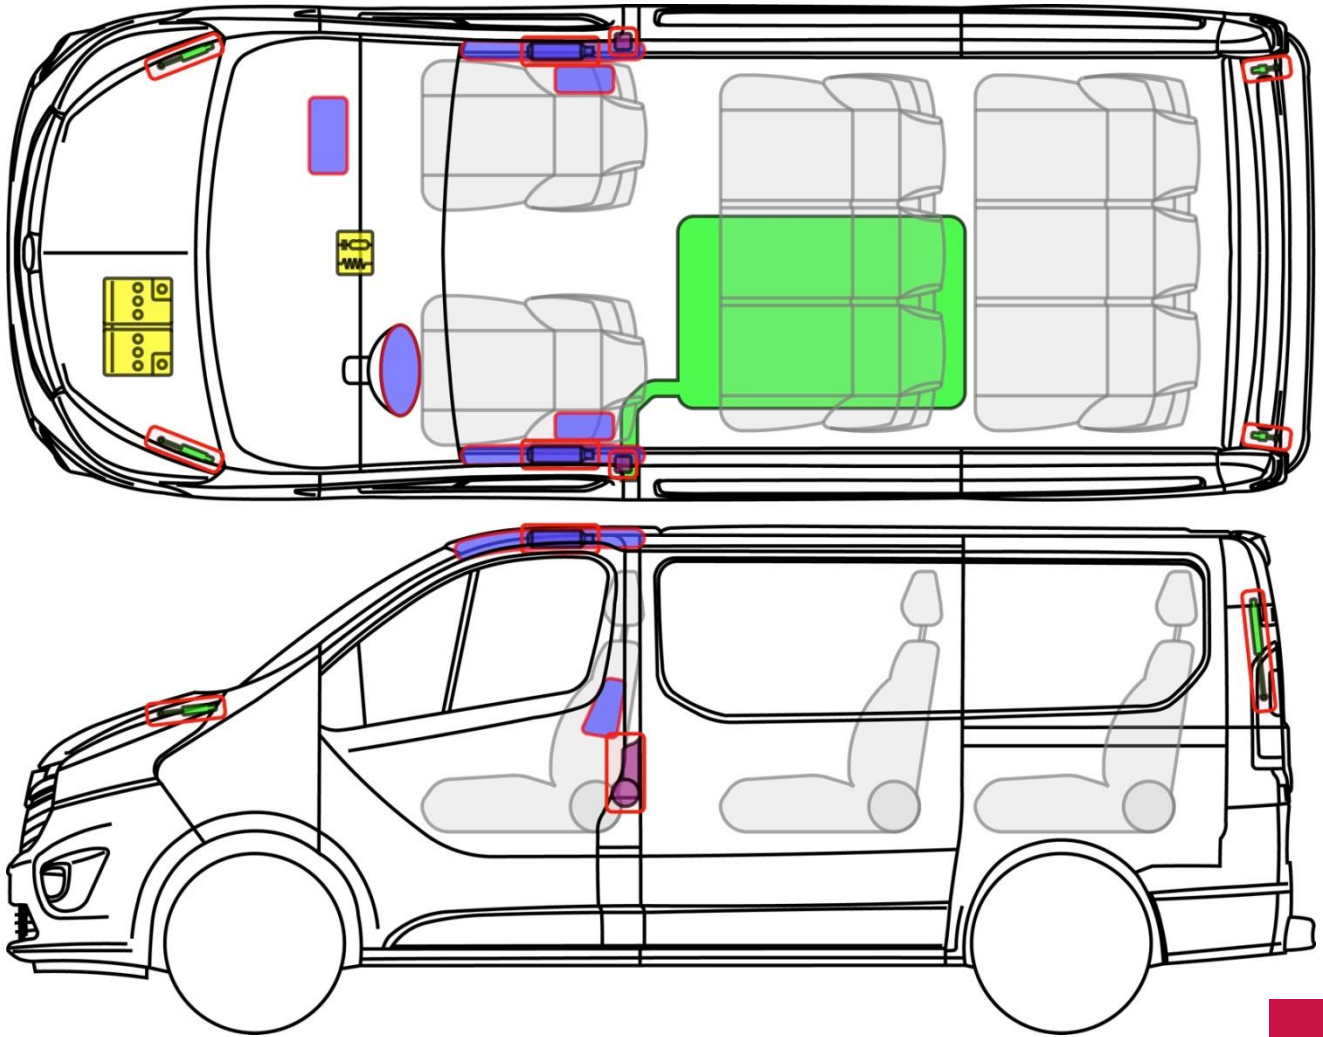

NV300

Type: X82, 2016-

NV300

Legend

	Airbag		Stored gas inflator		Seat belt pretensioner		SRS control unit		Pedestrian protection active system
	Automatic rollover protection system		Gas strut / Preloaded spring		High strength zone		Zone requiring special attention		
	Battery low voltage		Ultra-capacitor, low voltage		Fuel tank		Gas tank		Safety valve
	Battery pack, high voltage		High voltage power cable / component		High voltage device that disconnects High voltage		Fuse box disabling high voltage		High voltage ultra-capacitor,
	Fuel tank content Gasoline / Ethanol								