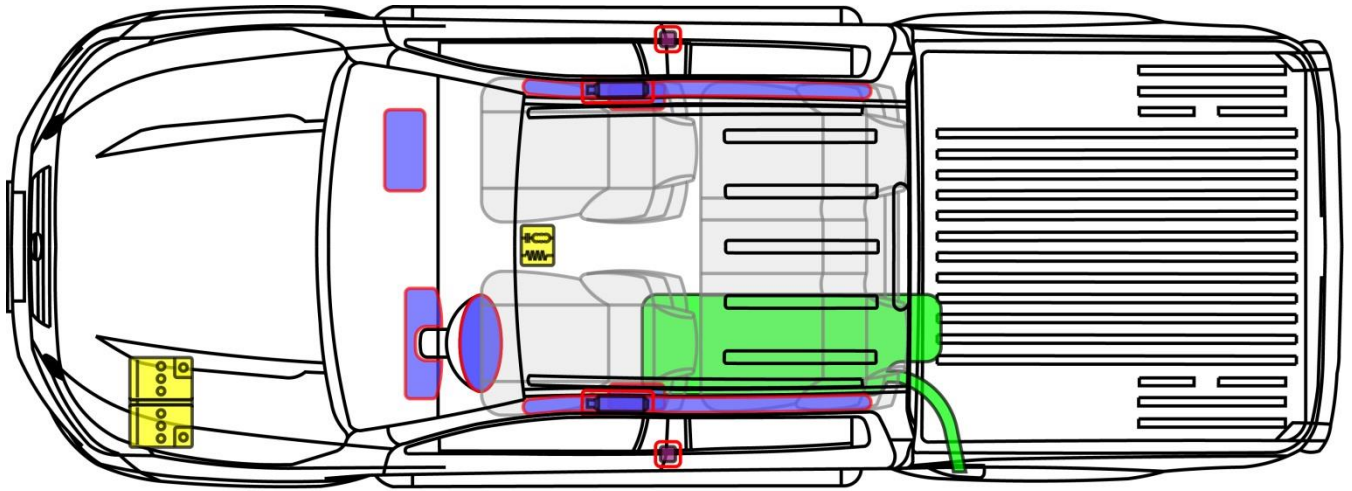

NAVARA Crew Cab

Type: D23, 2015-

NAVARA

Legend

	Airbag		Stored gas inflator		Seat belt pretensioner		SRS control unit		Pedestrian protection active system
	Automatic rollover protection system		Gas strut / Preloaded spring		High strength zone		Zone requiring special attention		
	Battery low voltage		Ultra-capacitor, low voltage		Fuel tank		Gas tank		Safety valve
	Battery pack, high voltage		High voltage power cable / component		High voltage device that disconnects High voltage		Fuse box disabling high voltage		High voltage ultra-capacitor,
	Fuel tank content Gasoline / Ethanol								