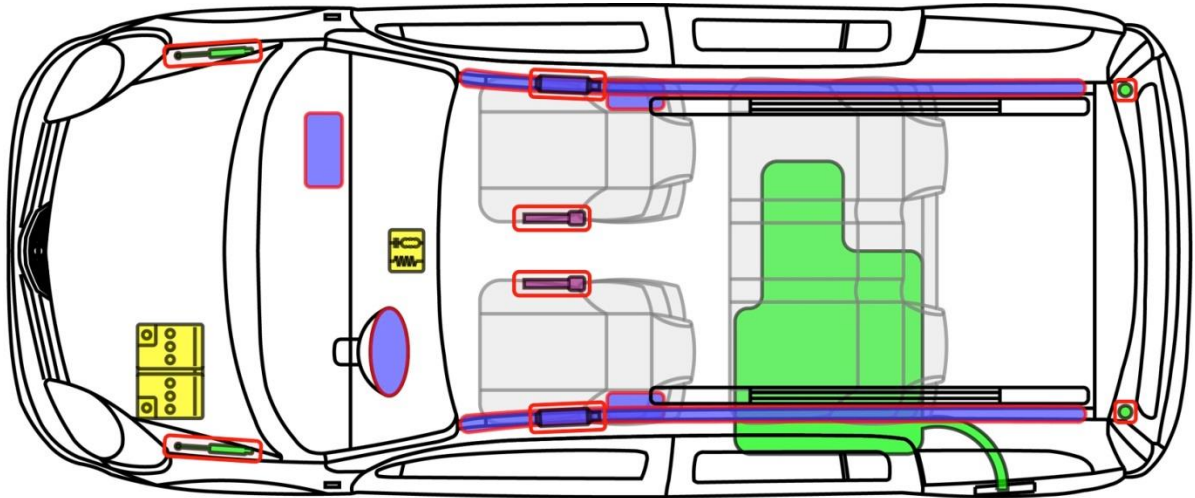

NV250 L1

Type: W, 2019-

NV250

Legend

	Airbag		Stored gas inflator		Seat belt pretensioner		SRS control unit		Pedestrian protection active system
	Automatic rollover protection system		Gas strut / Preloaded spring		High strength zone		Zone requiring special attention		
	Battery low voltage		Ultra-capacitor, low voltage		Fuel tank		Gas tank		Safety valve
	Battery pack, high voltage		High voltage power cable / component		High voltage device that disconnects High voltage		Fuse box disabling high voltage		High voltage ultra-capacitor,
	Fuel tank content Gasoline / Ethanol								