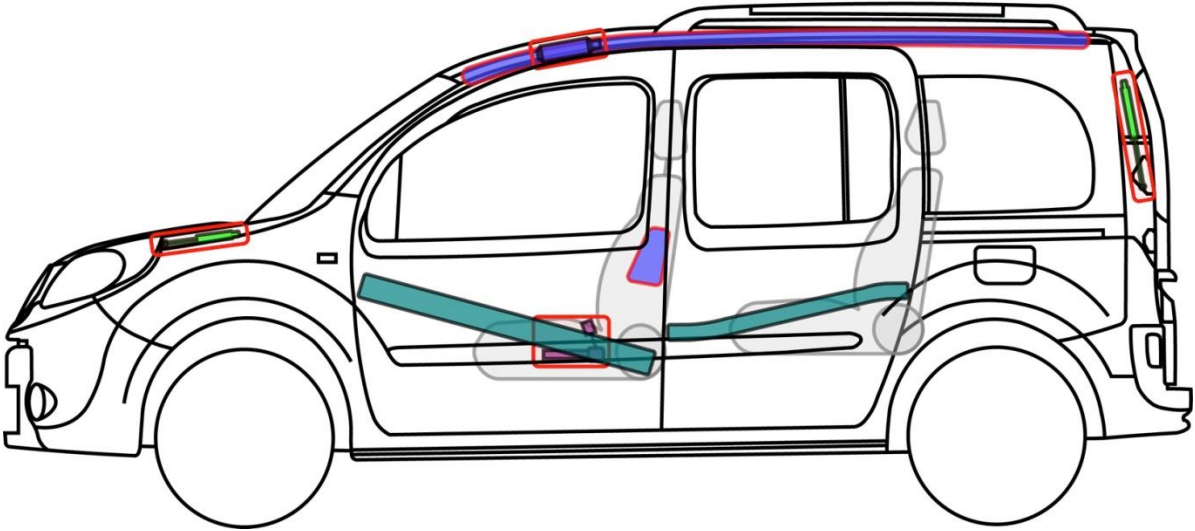

NV250 L1

Type: W, 2019-

NV250

Legend

	Airbag		Stored gas inflator		Seat belt pretensioner		SRS control unit		Pedestrian protection active system
	Automatic rollover protection system		Gas strut / Preloaded spring		High strength zone		Zone requiring special attention		
	Battery low voltage		Ultra-capacitor, low voltage		Fuel tank		Gas tank		Safety valve
	Battery pack, high voltage		High voltage power cable / component		High voltage device that disconnects High voltage		Fuse box disabling high voltage		High voltage ultra-capacitor,
	Fuel tank content Gasoline / Ethanol								